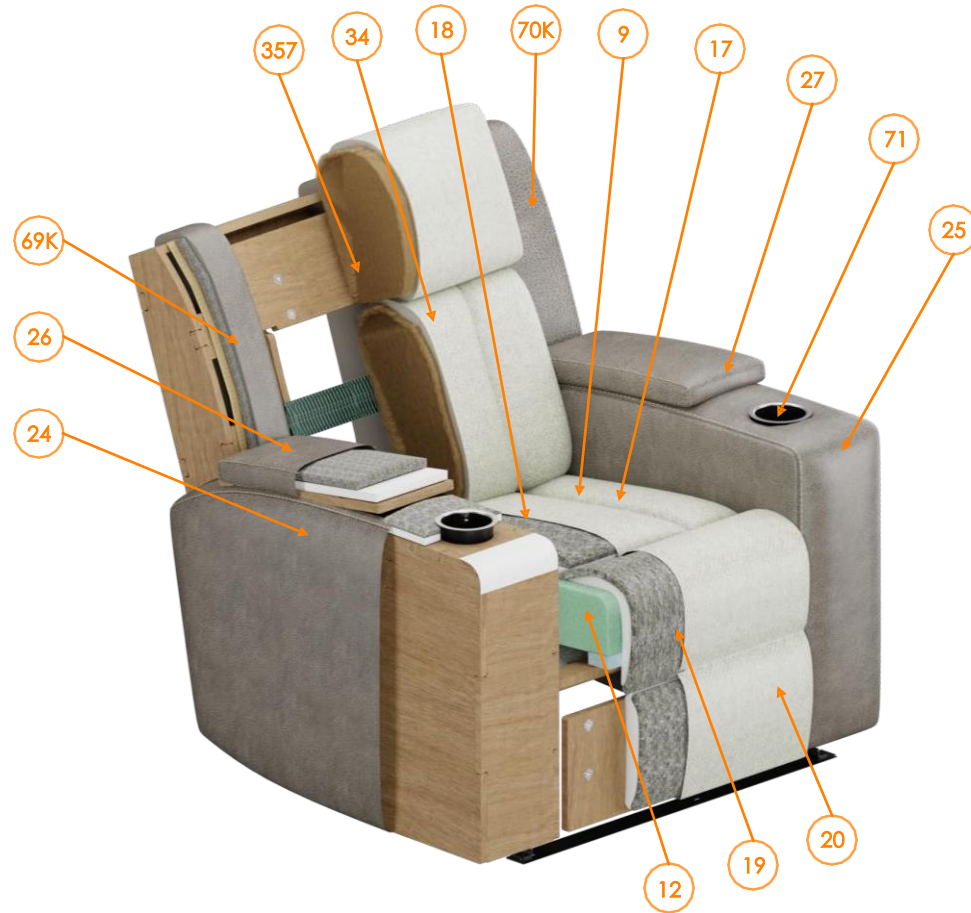

# RPs' information 6320413

Call out	Part Number	Description	Qty	Material
9	6320413031	CHAISE PAD	1	Fabric
12	421074RP	POLY SEAT CUSHION	1	FOAM, LMF
17	427646RP	POLY BK SIDE CHAISE	2	FOAM, LMF
18	427643RP	POLY BK CENTER CHAISE	1	FOAM, LMF
19	427649RP	POLY FRT SIDE CHAISE	1	FOAM, LMF
20	427652RP	POLY OTTO CUSH	1	FOAM, LMF
24	6320415181	LAF IN/OUT ARM	1	Fabric
25	6320415281	RAF IN/OUT ARM	1	Fabric
26	6320415180	LAF TOP ARM	1	Fabric
27	6320415280	RAF TOP ARM	1	Fabric
34	6320413048	COMPLETE IN/OUT BACK	1	Fabric
71	30846RP	54MM TAPERED CUPHOLDER CHROME	2	Plastic
101	SBKA-3LPRP	(-A) SB KIT 16MM LOW PRO SMALL PLATE	1	Metal
102	062PWR3XM08MKRP	06-2 PWR 3XM08 MK	1	Metal
105	77708RP	RAIL 673 LP	2	Metal
123	77978RP	TRANSFORMER 2A	1	Plastic, Metal
134	77903RP	FLOOR GLIDE	8	Plastic
138	32047RP1	P2 (THR) MECH -2 PLASTIC MTR SHAFT	1	Metal
145	31090RP	RMT 3XM08 XSERIES MOTOR	1	Plastic, Metal
148	30383RP	POWER SUPPLY KIT W/DC CBL-1ST	1	Plastic, Metal